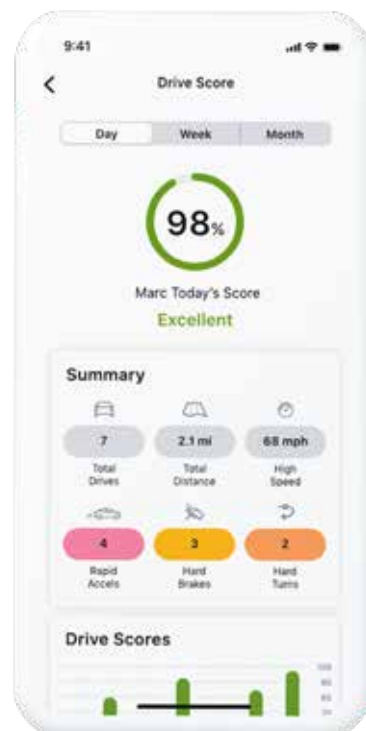

Trip Details

SafePath allows users to review individual trips for specific information such as route, miles logged, top speed, driving behavior, and the location of any driving events that took place along the way.

Personalized Drive Score

Detailed driving information makes users aware of risky driving events.

SAFEPath DRIVE

SafePath Drive Benefits

Fuel peace of mind and encourage safer driving.

- Increases Driver Awareness
- Helps Limit Phone Use
- Monitors Family Safety
- Delivers a Personalized Driving Score
- Detects Collisions & Distributes Automatic Collision Notifications

Data Collected

A **Personal Drive Score** is calculated through a comprehensive analysis of driving behaviors.

Location

Hard Brakes

Risky Phone Use

Aggressive Acceleration

Drive Summary

High Speed

Hard Turns

Detected Collision

SafePath Drive can be added to existing SafePath-powered apps or can be deployed as a stand-alone driver safety app. Like all other SafePath product modules, SafePath Drive is a white-label solution designed for wireless carriers and other communication service providers.