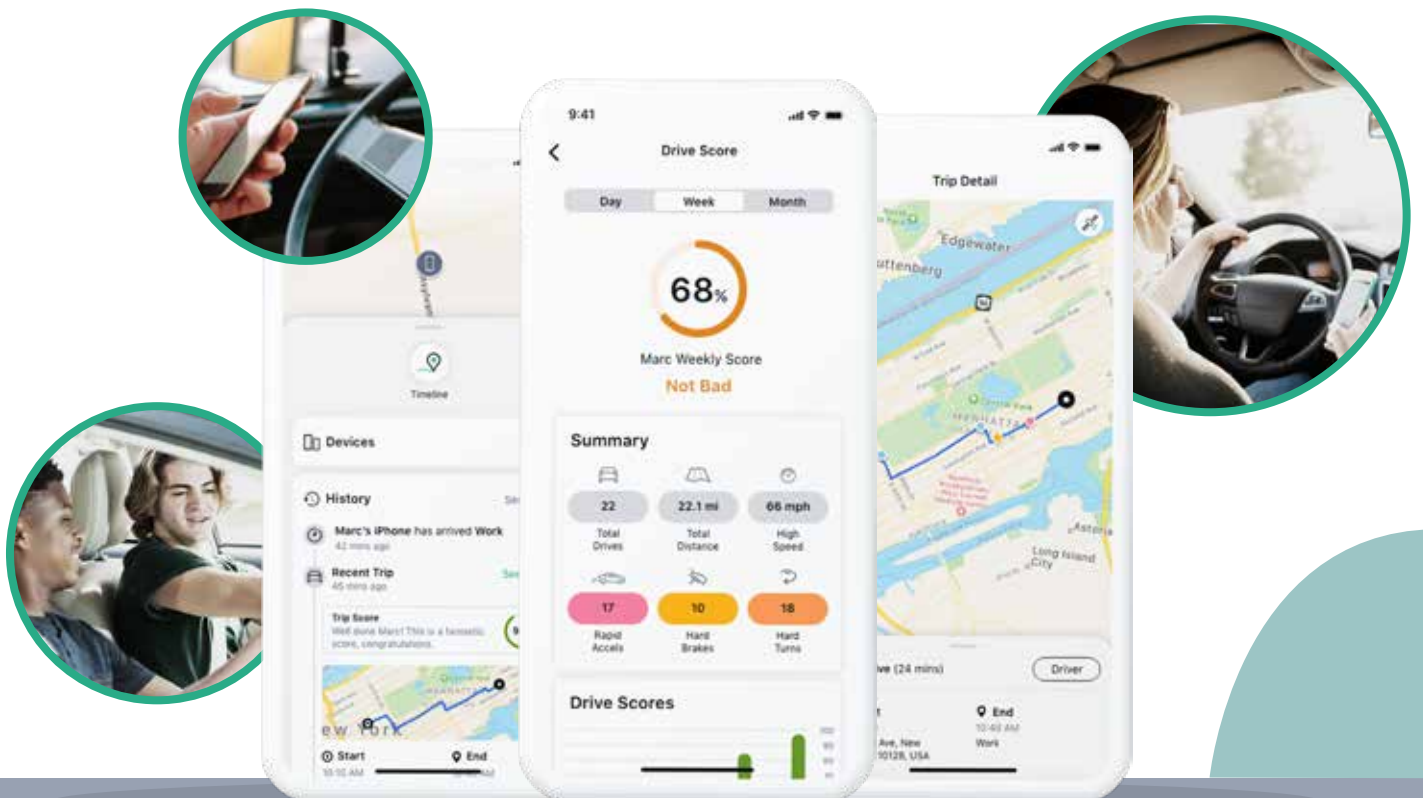

SafePath[®]

**INDUSTRY-LEADING LOCATION SERVICES,
DIGITAL PARENTING AND DRIVE DETECTION
THROUGH A UNIFIED WHITE-LABEL SOLUTION**

SAFEPath DRIVE

Using smartphone sensors, SafePath Drive gives next-level **peace of mind on the road** for drivers and passengers, in any vehicle for every trip.

Trip Details

SafePath allows users to review individual trips for specific information such as route, miles logged, top speed, driving behavior, and the location of any driving events that took place along the way.

Personalized Drive Score

Detailed driving information makes users aware of risky driving events.

SAFEPath DRIVE

SafePath Drive Benefits

Fuel peace of mind and encourage safer driving.

- Increases Driver Awareness
- Helps Limit Phone Use
- Monitors Family Safety
- Delivers a Personalized Driving Score
- Detects Collisions & Distributes Automatic Collision Notifications

Hard Turns

Detected Collision

SafePath Drive can be added to existing SafePath-powered apps or can be deployed as a stand-alone driver safety app. Like all other SafePath product modules, SafePath Drive is a white-label solution designed for wireless carriers and other communication service providers.